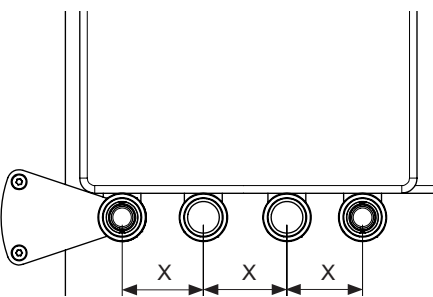

52

K3-06130
 Ø6 x 30 TX30

CLASSIC III / IIIII						
	11	12	13	14	15	
x	I	24/48	24/48	26/52	28/56	30/60
	L	24/48	24/48	24/48	24/48	26/52
	U	24/48	24/48	24/48	24/48	24/48

55

K3-05056
 M6 x 5

CLASSIC III / IIIII						
	11	12	13	14	15	
x	I	24/48	24/48	26/52	28/56	30/60
	L	24/48	24/48	24/48	24/48	26/52
	U	24/48	24/48	24/48	24/48	24/48

 Tools not included!
 Werkzeuge nicht enthalten!
 Gereedschap niet inbegrepen!
 Outils non inclus!
 Værktøj ikke inkluderet!

Ø 3mm
 Ø 4mm

3mm

PZ2
 TX30

1

CLASSIC III

CLASSIC III

2