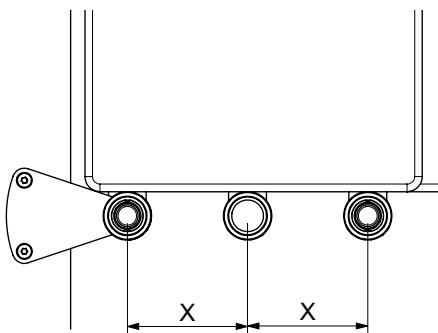

52

K3-06130
 Ø6 x 30 TX30

CLASSIC III / IIIII						
	11	12	13	14	15	
x	I	24/48	24/48	26/52	28/56	30/60
	L	24/48	24/48	24/48	24/48	26/52
	U	24/48	24/48	24/48	24/48	24/48

55

K3-05056
 M6 x 5

CLASSIC III / IIIII						
	11	12	13	14	15	
x	I	24/48	24/48	26/52	28/56	30/60
	L	24/48	24/48	24/48	24/48	26/52
	U	24/48	24/48	24/48	24/48	24/48

 Tools not included!
 Werkzeuge nicht enthalten!
 Gereedschap niet inbegrepen!
 Outils non inclus!
 Værktøj ikke inkluderet!

Ø 3mm
 Ø 4mm

3mm

PZ2
 TX30

1

CLASSIC III

CLASSIC III

2