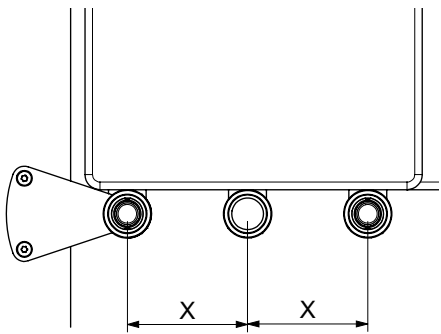

52

K3-06130
Ø6 x 30 TX30

CLASSIC III / IIIII						
	11	12	13	14	15	
x	I	24/48	24/48	26/52	28/56	30/60
	L	24/48	24/48	24/48	24/48	26/52
	U	24/48	24/48	24/48	24/48	24/48

55

K3-05056
M6 x 5

CLASSIC III / IIIII						
	11	12	13	14	15	
x	I	24/48	24/48	26/52	28/56	30/60
	L	24/48	24/48	24/48	24/48	26/52
	U	24/48	24/48	24/48	24/48	24/48

 Tools not included!
Werkzeuge nicht enthalten!
Gereedschap niet inbegrepen!
Outils non inclus!
Værktøj ikke inkluderet!

Ø 3mm
Ø 4mm

3mm

PZ2
TX30

CLASSIC III

CLASSIC III